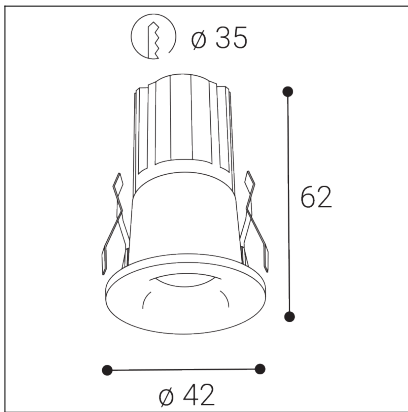

SPOT MINI C, W

Code:	2050451D
Color:	WHITE / 9010
Material:	ALUMINIUM/PMMA
Power:	7W
Color temperature:	3000K/3500K/4000K
Lumen output:	490lm
Efficacy:	70lm/W
Color rendering index:	90+
SDCM:	< 3
Light beam angle:	30°
Light Source:	LED
Dimmable:	DALI/PUSH
LED lifetime:	L80B20 50.000h
Driver:	150 mA
Voltage / Frequency:	220-240V AC, 50-60Hz
Dimensions luminaire:	d42x62 mm
Package dimensions:	100x100x130 mm