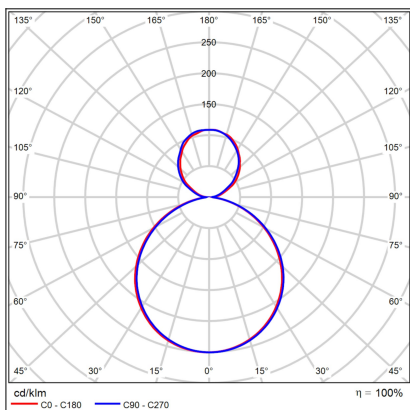

MOON 40 P/N-Z, N

Code:	3274876
Color:	NICKEL / 7032
Material:	METAL/PMMA
Power:	36W (30+6)
Color temperature:	2700K/3000K/4000K
Lumen output:	2100+420lm
Efficacy:	70lm/W
Color rendering index:	90+
SDCM:	< 3
Light beam angle:	160°
Light Source:	LED
Dimmable:	ON/OFF
LED lifetime:	L80B20 50.000h
Driver:	750 + 160 mA
Voltage / Frequency:	220-240V AC, 50-60Hz
Dimensions luminaire:	d400x70 mm
Product weight kg:	3.9
Length suspension:	2500 mm
Package dimensions:	460x460x95+270x270x100 mm