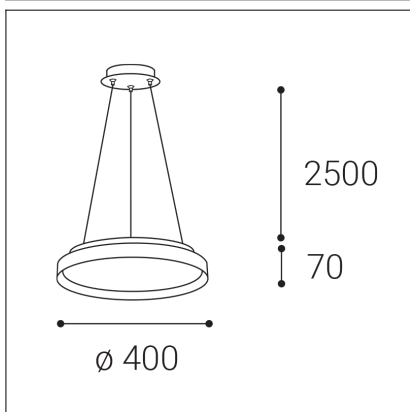

MOON 40 P/N-Z, N

Code:	3274876
Color:	NICKEL / 7032
Material:	METAL/PMMA
Power:	36W (30+6)
Color temperature:	2700K/3000K/4000K
Lumen output:	2100+420lm
Efficacy:	70lm/W
Color rendering index:	90+
SDCM:	< 3
Light beam angle:	160°
Light Source:	LED
Dimmable:	ON/OFF
LED lifetime:	L80B20 50.000h
Driver:	750 + 160 mA
Voltage / Frequency:	220-240V AC, 50-60Hz
Dimensions luminaire:	d400x70 mm
Product weight kg:	3.9
Length suspension:	2500 mm
Package dimensions:	460x460x95+270x270x100 mm