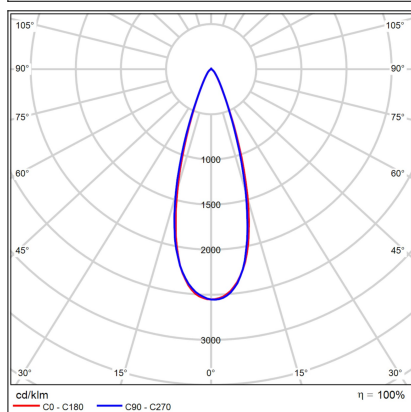

# TINY II M Z, W

<b>Code:</b>	3480451
<b>Color:</b>	WHITE / 9016
<b>Material:</b>	ALUMINIUM/PMMA
<b>Power:</b>	8W
<b>Color temperature:</b>	3000K/3500K/4000K
<b>Lumen output:</b>	720lm
<b>Efficacy:</b>	90lm/W
<b>Color rendering index:</b>	90+
<b>SDCM:</b>	< 3
<b>Light beam angle:</b>	38°
<b>Light Source:</b>	LED
<b>Dimmable:</b>	ON/OFF
<b>LED lifetime:</b>	L80 B20 50.000h
<b>Driver:</b>	200 mA
<b>Voltage / Frequency:</b>	220-240V AC, 50-60Hz
<b>Dimensions luminaire:</b>	d75x95 mm
<b>Product weight kg:</b>	0.6
<b>Length suspension:</b>	2000 mm
<b>Package dimensions:</b>	80x80x115+140x120x70 mm