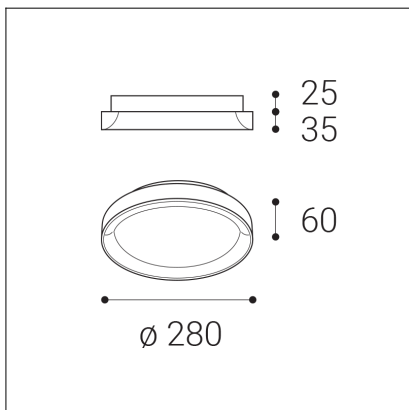

BELLA SLIM 28, W

Code:	1274571DT
Color:	WHITE / 9003
Material:	ALUMINIUM/PMMA
Power:	20W
Color temperature:	2700K/3000K/4000K
Lumen output:	1400lm
Efficacy:	70lm/W
Color rendering index:	90+
SDCM:	< 3
Light beam angle:	160°
Light Source:	LED
Dimmable:	TRIAC
LED lifetime:	L80B20 50.000h
Driver:	500 mA
Voltage / Frequency:	220-240V AC, 50-60Hz
Dimensions luminaire:	d280x60 mm
Product weight kg:	1.4
Package dimensions:	320x320x70 mm
Remark:	wall mountable - yes