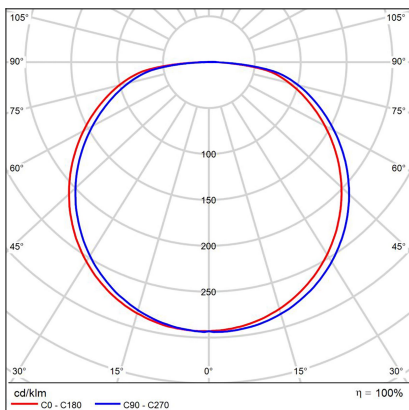

BELLA SLIM 28, W

Code:	1274571DT
Color:	WHITE / 9003
Material:	ALUMINIUM/PMMA
Power:	20W
Color temperature:	2700K/3000K/4000K
Lumen output:	1400lm
Efficacy:	70lm/W
Color rendering index:	90+
SDCM:	< 3
Light beam angle:	160°
Light Source:	LED
Dimmable:	TRIAC
LED lifetime:	L80B20 50.000h
Driver:	500 mA
Voltage / Frequency:	220-240V AC, 50-60Hz
Dimensions luminaire:	d280x60 mm
Product weight kg:	1.4
Package dimensions:	320x320x70 mm
Remark:	wall mountable - yes