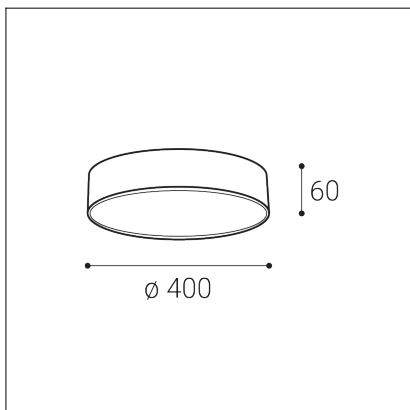

# MONO SLIM 40, B

<b>Code:</b> 1274273
<b>Color:</b> BLACK / 9017
<b>Material:</b> METAL/PMMA
<b>Power:</b> 30W
<b>Color temperature:</b> 2700K/3000K/4000K
<b>Lumen output:</b> 2100lm
<b>Efficacy:</b> 70lm/W
<b>Color rendering index:</b> 90+
<b>SDCM:</b> < 3
<b>Light beam angle:</b> 160°
<b>Light Source:</b> LED
<b>Dimmable:</b> ON/OFF
<b>LED lifetime:</b> L80B20 50.000h
<b>Driver:</b> 750 mA
<b>Voltage / Frequency:</b> 220-240V AC, 50-60Hz
<b>Dimensions luminaire:</b> d400x60 mm
<b>Product weight kg:</b> 1.7
<b>Packing carton:</b> 1
<b>Package dimensions:</b> 435x435x85 mm