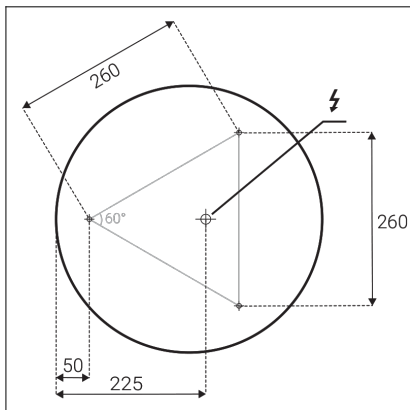

# MONO SLIM 40, B

<b>Code:</b> 1274273
<b>Color:</b> BLACK / 9017
<b>Material:</b> METAL/PMMA
<b>Power:</b> 30W
<b>Color temperature:</b> 2700K/3000K/4000K
<b>Lumen output:</b> 2100lm
<b>Efficacy:</b> 70lm/W
<b>Color rendering index:</b> 90+
<b>SDCM:</b> < 3
<b>Light beam angle:</b> 160°
<b>Light Source:</b> LED
<b>Dimmable:</b> ON/OFF
<b>LED lifetime:</b> L80B20 50.000h
<b>Driver:</b> 750 mA
<b>Voltage / Frequency:</b> 220-240V AC, 50-60Hz
<b>Dimensions luminaire:</b> d400x60 mm
<b>Product weight kg:</b> 1.7
<b>Packing carton:</b> 1
<b>Package dimensions:</b> 435x435x85 mm