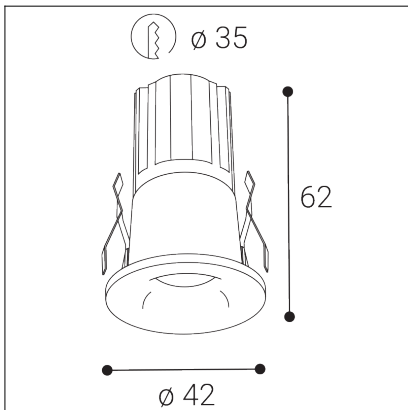

# SPOT MINI C, W

<b>Code:</b> 2050421DT
<b>Color:</b> WHITE / 9010
<b>Material:</b> ALUMINIUM/PMMA
<b>Power:</b> 7W
<b>Color temperature:</b> 2700K
<b>Lumen output:</b> 490lm
<b>Efficacy:</b> 70lm/W
<b>Color rendering index:</b> 90+
<b>SDCM:</b> < 3
<b>Light beam angle:</b> 30°
<b>Light Source:</b> LED
<b>Dimmable:</b> TRIAC
<b>LED lifetime:</b> L80B20 50.000h
<b>Driver:</b> 150 mA
<b>Voltage / Frequency:</b> 220-240V AC, 50-60Hz
<b>Dimensions luminaire:</b> d42x62 mm
<b>Package dimensions:</b> 100x100x130 mm