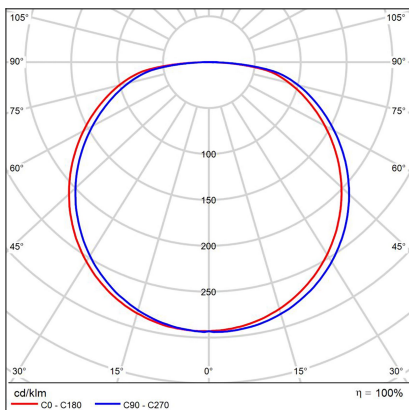

BELLA SLIM 58, W

Code:	1273171D
Color:	WHITE / 9003
Material:	ALUMINIUM/PMMA
Power:	48W
Color temperature:	2700K/3000K/4000K
Lumen output:	3360lm
Efficacy:	70lm/W
Color rendering index:	90+
SDCM:	< 3
Light beam angle:	160°
Light Source:	LED
Dimmable:	DALI/PUSH
LED lifetime:	L80B20 50.000h
Driver:	1200 mA
Voltage / Frequency:	220-240V AC, 50-60Hz
Dimensions luminaire:	d580x60 mm
Product weight kg:	3.5
Package dimensions:	620x620x90 mm
Remark:	wall mountable - yes