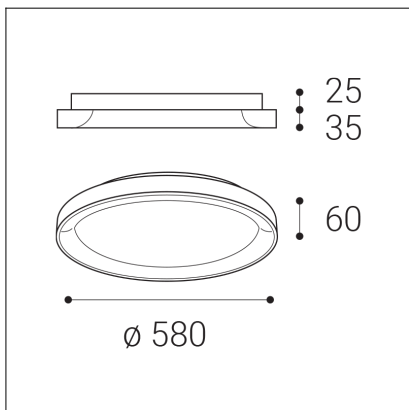

BELLA SLIM 58, W

Code:	1273171D
Color:	WHITE / 9003
Material:	ALUMINIUM/PMMA
Power:	48W
Color temperature:	2700K/3000K/4000K
Lumen output:	3360lm
Efficacy:	70lm/W
Color rendering index:	90+
SDCM:	< 3
Light beam angle:	160°
Light Source:	LED
Dimmable:	DALI/PUSH
LED lifetime:	L80B20 50.000h
Driver:	1200 mA
Voltage / Frequency:	220-240V AC, 50-60Hz
Dimensions luminaire:	d580x60 mm
Product weight kg:	3.5
Package dimensions:	620x620x90 mm
Remark:	wall mountable - yes