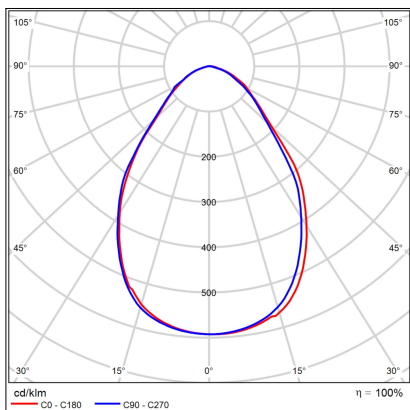

ZETA ON M, W

Code:	1480321D
Color:	WHITE / 9016
Material:	ALUMINIUM/PMMA
Power:	15W
Color temperature:	2700K
Lumen output:	1350lm
Efficacy:	90lm/W
Color rendering index:	90+
SDCM:	< 3
Light beam angle:	90°
Light Source:	LED
Dimmable:	DALI/PUSH
LED lifetime:	L80B20 50.000h
Driver:	350 mA
Voltage / Frequency:	220-240V AC, 50-60Hz
Dimensions luminaire:	d140x70 mm
Product weight kg:	0.7
Package dimensions:	150x150x90 mm
Remark:	wall mountable - yes