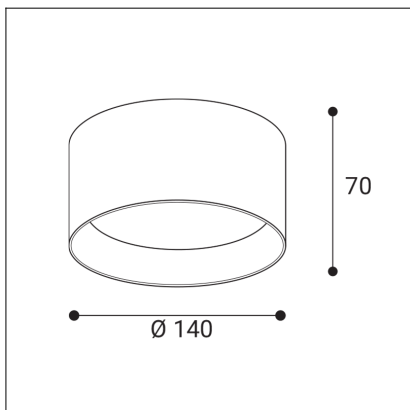

ZETA ON M, W

Code:	1480321D
Color:	WHITE / 9016
Material:	ALUMINIUM/PMMA
Power:	15W
Color temperature:	2700K
Lumen output:	1350lm
Efficacy:	90lm/W
Color rendering index:	90+
SDCM:	< 3
Light beam angle:	90°
Light Source:	LED
Dimmable:	DALI/PUSH
LED lifetime:	L80B20 50.000h
Driver:	350 mA
Voltage / Frequency:	220-240V AC, 50-60Hz
Dimensions luminaire:	d140x70 mm
Product weight kg:	0.7
Package dimensions:	150x150x90 mm
Remark:	wall mountable - yes