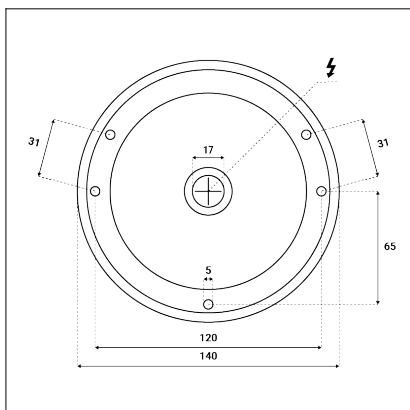

ZETA ON M, W

Code:	1480321D
Color:	WHITE / 9016
Material:	ALUMINIUM/PMMA
Power:	15W
Color temperature:	2700K
Lumen output:	1350lm
Efficacy:	90lm/W
Color rendering index:	90+
SDCM:	< 3
Light beam angle:	90°
Light Source:	LED
Dimmable:	DALI/PUSH
LED lifetime:	L80B20 50.000h
Driver:	350 mA
Voltage / Frequency:	220-240V AC, 50-60Hz
Dimensions luminaire:	d140x70 mm
Product weight kg:	0.7
Package dimensions:	150x150x90 mm
Remark:	wall mountable - yes