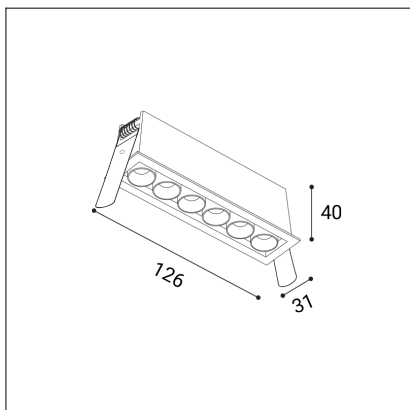

RIVA MINI 6, W

Code:	2560251
Color:	WHITE / 9003
Material:	ALUMINIUM/PC
Power:	10W
Color temperature:	3000K/3500K/4000K
Lumen output:	800lm
Efficacy:	80lm/W
Color rendering index:	90+
SDCM:	< 3
Light beam angle:	38°
Light Source:	LED
Dimmable:	ON/OFF
LED lifetime:	L80B20 50.000h
Driver:	220 mA
Voltage / Frequency:	220-240V AC, 50-60Hz
Dimensions luminaire:	126x31x40 mm
Installation hole:	122 x 27 mm
Product weight kg:	0.2
Packing carton:	60
Package dimensions:	135x55x85 mm