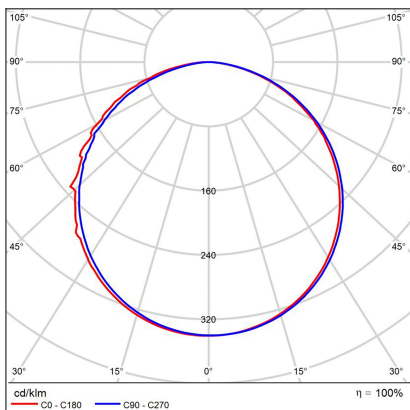

MILA 60, B

Code:	1272173D
Color:	BLACK / 9017
Material:	METAL/PMMA
Power:	60W
Color temperature:	2700K/3000K/4000K
Lumen output:	4000lm
Efficacy:	67lm/W
Color rendering index:	90+
SDCM:	< 3
Light beam angle:	160°
Light Source:	LED
Dimmable:	DALI/PUSH
LED lifetime:	L80B20 50.000h
Driver:	2x 950 mA
Voltage / Frequency:	220-240V AC, 50-60Hz
Dimensions luminaire:	d600x100 mm
Product weight kg:	4.25
Package dimensions:	640x640x130 mm