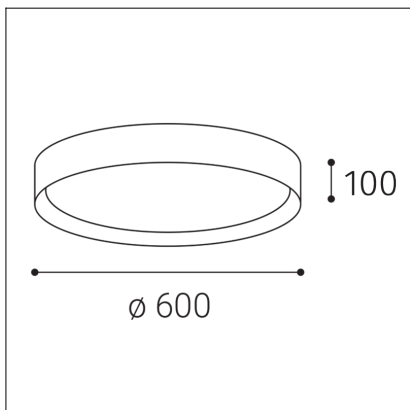

MILA 60, B

Code:	1272173D
Color:	BLACK / 9017
Material:	METAL/PMMA
Power:	60W
Color temperature:	2700K/3000K/4000K
Lumen output:	4000lm
Efficacy:	67lm/W
Color rendering index:	90+
SDCM:	< 3
Light beam angle:	160°
Light Source:	LED
Dimmable:	DALI/PUSH
LED lifetime:	L80B20 50.000h
Driver:	2x 950 mA
Voltage / Frequency:	220-240V AC, 50-60Hz
Dimensions luminaire:	d600x100 mm
Product weight kg:	4.25
Package dimensions:	640x640x130 mm