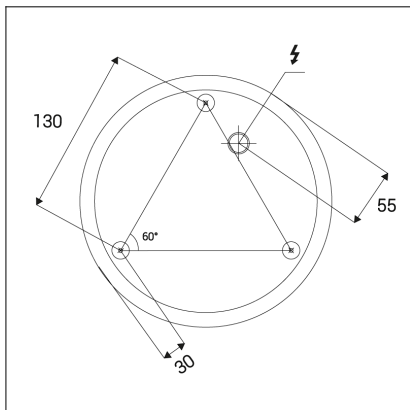

# CIRCLE 60 P-Z, W

<b>Code:</b>	3270971D
<b>Color:</b>	WHITE / 9003
<b>Material:</b>	ALUMINIUM/PMMA
<b>Power:</b>	42W
<b>Color temperature:</b>	2700K/3000K/4000K
<b>Lumen output:</b>	3740lm
<b>Efficacy:</b>	89lm/W
<b>Color rendering index:</b>	90+
<b>SDCM:</b>	< 3
<b>Light beam angle:</b>	160°
<b>Light Source:</b>	LED
<b>Dimmable:</b>	DALI/PUSH
<b>LED lifetime:</b>	L80B20 50.000h
<b>Driver:</b>	1050 mA
<b>Voltage / Frequency:</b>	220-240V AC, 50-60Hz
<b>Dimensions luminaire:</b>	d600x33 mm
<b>Product weight kg:</b>	1.8
<b>Packing carton:</b>	1
<b>Length suspension:</b>	5000 mm
<b>Package dimensions:</b>	655x655x140 mm