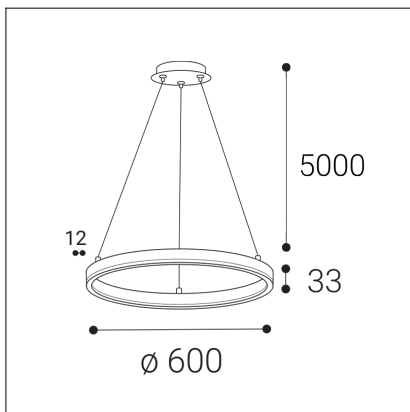

# CIRCLE 60 P-Z, W

<b>Code:</b>	3270971D
<b>Color:</b>	WHITE / 9003
<b>Material:</b>	ALUMINIUM/PMMA
<b>Power:</b>	42W
<b>Color temperature:</b>	2700K/3000K/4000K
<b>Lumen output:</b>	3740lm
<b>Efficacy:</b>	89lm/W
<b>Color rendering index:</b>	90+
<b>SDCM:</b>	< 3
<b>Light beam angle:</b>	160°
<b>Light Source:</b>	LED
<b>Dimmable:</b>	DALI/PUSH
<b>LED lifetime:</b>	L80B20 50.000h
<b>Driver:</b>	1050 mA
<b>Voltage / Frequency:</b>	220-240V AC, 50-60Hz
<b>Dimensions luminaire:</b>	d600x33 mm
<b>Product weight kg:</b>	1.8
<b>Packing carton:</b>	1
<b>Length suspension:</b>	5000 mm
<b>Package dimensions:</b>	655x655x140 mm