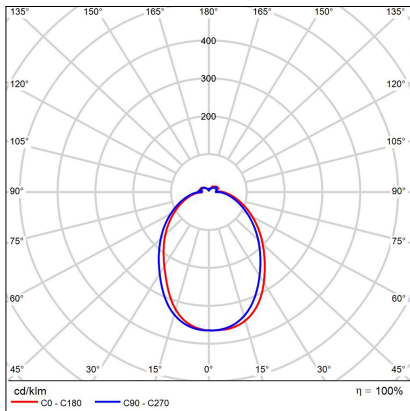

# CIRCLE 60 P-Z, W

<b>Code:</b>	3270971D
<b>Color:</b>	WHITE / 9003
<b>Material:</b>	ALUMINIUM/PMMA
<b>Power:</b>	42W
<b>Color temperature:</b>	2700K/3000K/4000K
<b>Lumen output:</b>	3740lm
<b>Efficacy:</b>	89lm/W
<b>Color rendering index:</b>	90+
<b>SDCM:</b>	< 3
<b>Light beam angle:</b>	160°
<b>Light Source:</b>	LED
<b>Dimmable:</b>	DALI/PUSH
<b>LED lifetime:</b>	L80B20 50.000h
<b>Driver:</b>	1050 mA
<b>Voltage / Frequency:</b>	220-240V AC, 50-60Hz
<b>Dimensions luminaire:</b>	d600x33 mm
<b>Product weight kg:</b>	1.8
<b>Packing carton:</b>	1
<b>Length suspension:</b>	5000 mm
<b>Package dimensions:</b>	655x655x140 mm