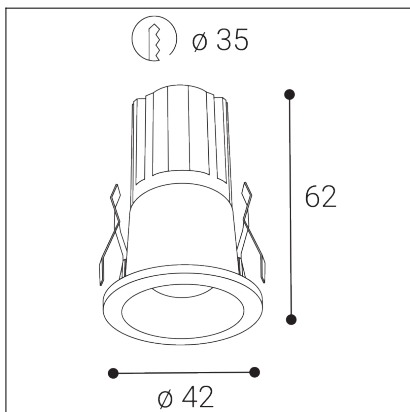

SPOT MINI B, W

Code:	2050351DT
Color:	WHITE / 9010
Material:	ALUMINIUM/PMMA
Power:	7W
Color temperature:	3000K/3500K/4000K
Lumen output:	490lm
Efficacy:	70lm/W
Color rendering index:	90+
SDCM:	< 3
Light beam angle:	30°
Light Source:	LED
Dimmable:	TRIAC
LED lifetime:	L80B20 50.000h
Driver:	150 mA
Voltage / Frequency:	220-240V AC, 50-60Hz
Dimensions luminaire:	d42x62 mm
Package dimensions:	100x100x130 mm