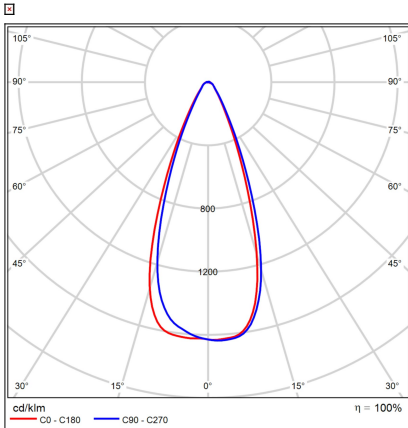

HERO, B

Code:	6095043DT
Color:	BLACK / 9005
Material:	ALUMINIUM/PMMA
Power:	28W
Color temperature:	4000K
Lumen output:	3500lm
Efficacy:	125lm/W
Color rendering index:	90+
SDCM:	< 3
Light beam angle:	45°
Light Source:	LED
Dimmable:	TRIAC
LED lifetime:	L80 B20 50.000h
Driver:	700 mA
Voltage / Frequency:	220-240V AC, 50-60Hz
Dimensions luminaire:	d85x100 mm
Product weight kg:	0.7
Package dimensions:	185x185x110 mm
Remark:	Compatible with GLOBAL, STUCCHI, POWERGEAR, EUTRAC, IVELA