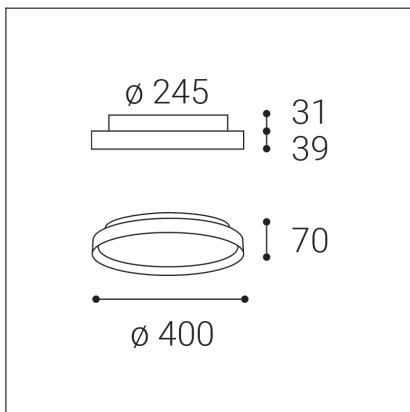

MOON 40, BCH

Code: 12748737D

Color: BLACK/CHAMPAGNE / 9017/1036

Material: METAL/PMMA

Power: 36W (30+6)

Color temperature: 2700K/3000K/4000K

Lumen output: 2100+420lm

Efficacy: 70lm/W

Color rendering index: 90+

SDCM: < 3

Light beam angle: 160°

Light Source: LED

Dimmable: DALI/PUSH

LED lifetime: L80B20 50.000h

Driver: 750 + 150 mA

Voltage / Frequency: 220-240V AC, 50-60Hz

Dimensions luminaire: d400x70 mm

Product weight kg: 2.9

Package dimensions: 460x460x95 mm

Remark: wall mountable - yes