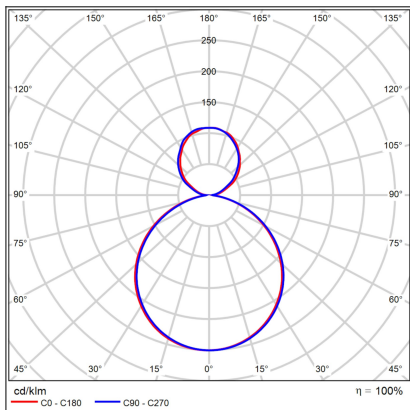

MOON 40, BCH

Code: 12748737D

Color: BLACK/CHAMPAGNE / 9017/1036

Material: METAL/PMMA

Power: 36W (30+6)

Color temperature: 2700K/3000K/4000K

Lumen output: 2100+420lm

Efficacy: 70lm/W

Color rendering index: 90+

SDCM: < 3

Light beam angle: 160°

Light Source: LED

Dimmable: DALI/PUSH

LED lifetime: L80B20 50.000h

Driver: 750 + 150 mA

Voltage / Frequency: 220-240V AC, 50-60Hz

Dimensions luminaire: d400x70 mm

Product weight kg: 2.9

Package dimensions: 460x460x95 mm

Remark: wall mountable - yes