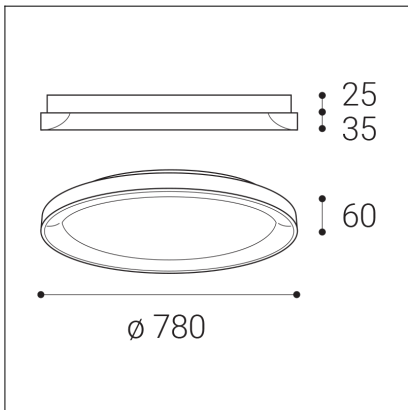

BELLA SLIM 78, CF

Code:	1271778DT
Color:	COFFEE / 8025
Material:	ALUMINIUM/PMMA
Power:	60W
Color temperature:	2700K/3000K/4000K
Lumen output:	4200lm
Efficacy:	70lm/W
Color rendering index:	90+
SDCM:	< 3
Light beam angle:	160°
Light Source:	LED
Dimmable:	TRIAC
LED lifetime:	L80B20 50.000h
Driver:	2x 750 mA
Voltage / Frequency:	220-240V AC, 50-60Hz
Dimensions luminaire:	d780x60 mm
Product weight kg:	5.2
Package dimensions:	820x820x88 mm
Remark:	wall mountable - yes