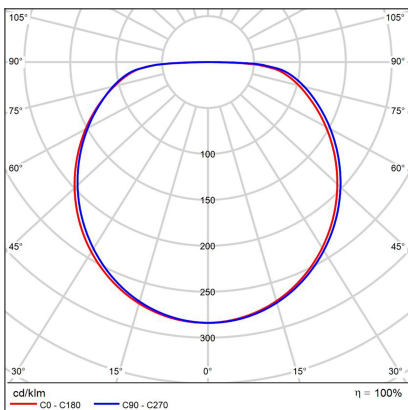

BELLA SLIM 78, CF

Code:	1271778DT
Color:	COFFEE / 8025
Material:	ALUMINIUM/PMMA
Power:	60W
Color temperature:	2700K/3000K/4000K
Lumen output:	4200lm
Efficacy:	70lm/W
Color rendering index:	90+
SDCM:	< 3
Light beam angle:	160°
Light Source:	LED
Dimmable:	TRIAC
LED lifetime:	L80B20 50.000h
Driver:	2x 750 mA
Voltage / Frequency:	220-240V AC, 50-60Hz
Dimensions luminaire:	d780x60 mm
Product weight kg:	5.2
Package dimensions:	820x820x88 mm
Remark:	wall mountable - yes