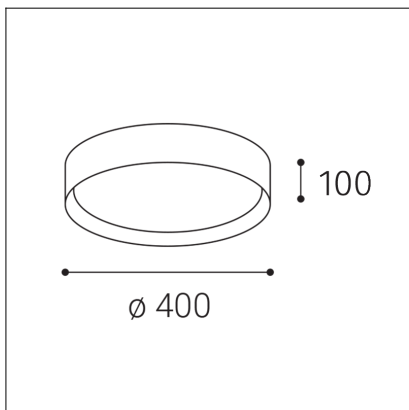

MILA 40, B

Code:	1272073D
Color:	BLACK / 9017
Material:	METAL/PMMA
Power:	30W
Color temperature:	2700K/3000K/4000K
Lumen output:	2010lm
Efficacy:	67lm/W
Color rendering index:	90+
SDCM:	< 3
Light beam angle:	160°
Light Source:	LED
Dimmable:	DALI/PUSH
LED lifetime:	L80B20 50.000h
Driver:	950 mA
Voltage / Frequency:	220-240V AC, 50-60Hz
Dimensions luminaire:	d400x100 mm
Product weight kg:	2.2
Package dimensions:	440x440x115 mm