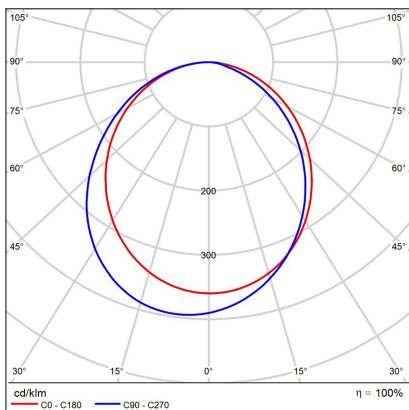

MILA 40, B

Code:	1272073D
Color:	BLACK / 9017
Material:	METAL/PMMA
Power:	30W
Color temperature:	2700K/3000K/4000K
Lumen output:	2010lm
Efficacy:	67lm/W
Color rendering index:	90+
SDCM:	< 3
Light beam angle:	160°
Light Source:	LED
Dimmable:	DALI/PUSH
LED lifetime:	L80B20 50.000h
Driver:	950 mA
Voltage / Frequency:	220-240V AC, 50-60Hz
Dimensions luminaire:	d400x100 mm
Product weight kg:	2.2
Package dimensions:	440x440x115 mm