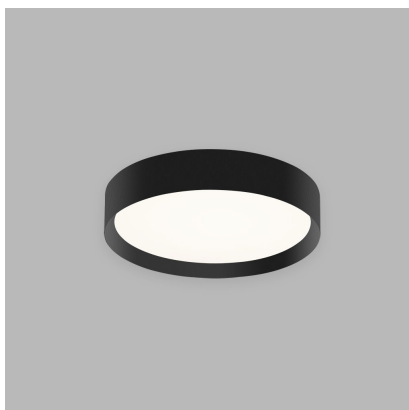

MILA 40, B

Code:	1272073D
Color:	BLACK / 9017
Material:	METAL/PMMA
Power:	30W
Color temperature:	2700K/3000K/4000K
Lumen output:	2010lm
Efficacy:	67lm/W
Color rendering index:	90+
SDCM:	< 3
Light beam angle:	160°
Light Source:	LED
Dimmable:	DALI/PUSH
LED lifetime:	L80B20 50.000h
Driver:	950 mA
Voltage / Frequency:	220-240V AC, 50-60Hz
Dimensions luminaire:	d400x100 mm
Product weight kg:	2.2
Package dimensions:	440x440x115 mm