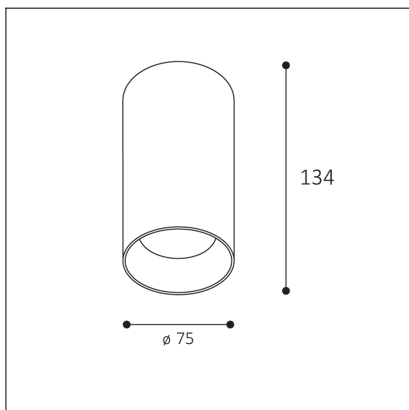

TINY II L, W

Code:	1480521D
Color:	WHITE / 9016
Material:	ALUMINIUM/PMMA
Power:	8W
Color temperature:	2700K
Lumen output:	720lm
Efficacy:	90lm/W
Color rendering index:	90+
SDCM:	< 3
Light beam angle:	38°
Light Source:	LED
Dimmable:	DALI/PUSH
LED lifetime:	L80 B20 50.000h
Driver:	200 mA
Voltage / Frequency:	220-240V AC, 50-60Hz
Dimensions luminaire:	d75x134 mm
Product weight kg:	0.5
Package dimensions:	80x80x115 mm
Remark:	wall mountable - yes