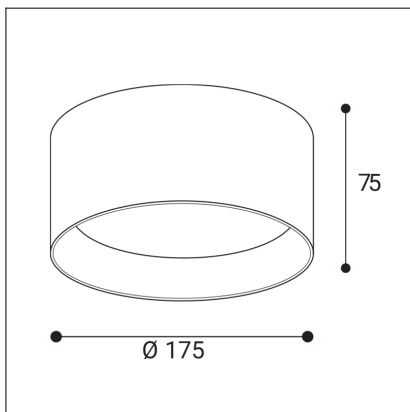

# ZETA ON L, W

<b>Code:</b>	1481451DT
<b>Color:</b>	WHITE / 9016
<b>Material:</b>	ALUMINIUM/PMMA
<b>Power:</b>	14-20W
<b>Color temperature:</b>	3000K/3500K/4000K
<b>Lumen output:</b>	1260-1800lm
<b>Efficacy:</b>	90lm/W
<b>Color rendering index:</b>	90+
<b>SDCM:</b>	< 3
<b>Light beam angle:</b>	90°
<b>Light Source:</b>	LED
<b>Dimmable:</b>	TRIAC
<b>LED lifetime:</b>	L80B20 50.000h
<b>Driver:</b>	350-500 mA
<b>Voltage / Frequency:</b>	220-240V AC, 50-60Hz
<b>Dimensions luminaire:</b>	d175x75 mm
<b>Product weight kg:</b>	0.9
<b>Packing carton:</b>	20
<b>Package dimensions:</b>	190x190x95 mm
<b>Remark:</b>	wall mountable - yes / switching driver 14-16-18-20W