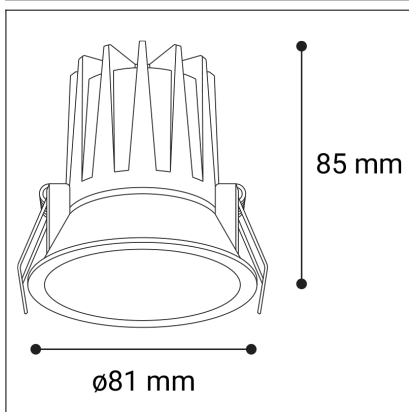

NINO M, W

Code: 2561151
Color: WHITE / 9003
Material: ALUMINIUM/PC
Power: 9W
Color temperature: 3000K/3500K/4000K
Lumen output: 630lm
Efficacy: 70lm/W
Color rendering index: 90+
SDCM: < 3
Light beam angle: 36°
Unified Glare Rating: < 19
Light Source: LED
Dimmable: ON/OFF
LED lifetime: L80B20 50.000h
Driver: 200 mA
Voltage / Frequency: 220-240V AC, 50-60Hz
Dimensions luminaire: d81x85 mm
Product weight kg: 0.2
Packing carton: 48
Package dimensions: 105x90x70 mm