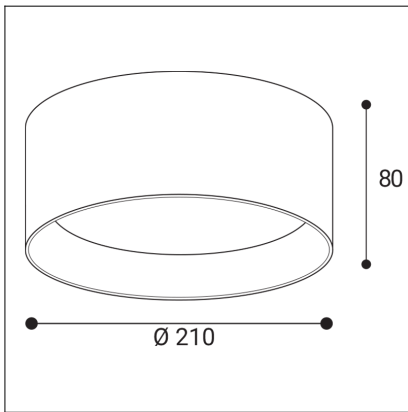

ZETA ON XL, CF

Code:	1481528D
Color:	COFFEE / 8025
Material:	ALUMINIUM/PMMA
Power:	25W
Color temperature:	2700K
Lumen output:	2250lm
Efficacy:	90lm/W
Color rendering index:	90+
SDCM:	< 3
Light beam angle:	90°
Light Source:	LED
Dimmable:	DALI/PUSH
LED lifetime:	L80B20 50.000h
Driver:	600 mA
Voltage / Frequency:	220-240V AC, 50-60Hz
Dimensions luminaire:	d210x80 mm
Product weight kg:	1.1
Package dimensions:	220x220x110 mm
Remark:	wall mountable - yes