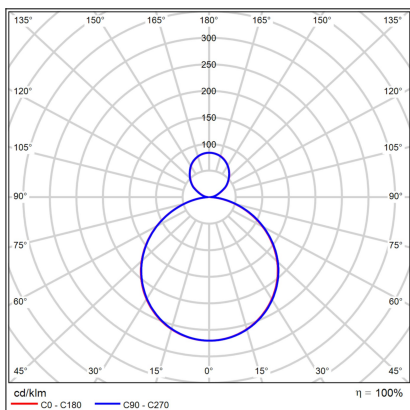

# MOON 80 P/N-Z, N

<b>Code:</b>	3275076DT
<b>Color:</b>	NICKEL / 7032
<b>Material:</b>	METAL/PMMA
<b>Power:</b>	88W (76+12)
<b>Color temperature:</b>	2700K/3000K/4000K
<b>Lumen output:</b>	5320+840lm
<b>Efficacy:</b>	70lm/W
<b>Color rendering index:</b>	90+
<b>SDCM:</b>	< 3
<b>Light beam angle:</b>	160°
<b>Light Source:</b>	LED
<b>Dimmable:</b>	TRIAC
<b>LED lifetime:</b>	L80B20 50.000h
<b>Driver:</b>	2x 950 + 300 mA
<b>Voltage / Frequency:</b>	220-240V AC, 50-60Hz
<b>Dimensions luminaire:</b>	d800x70 mm
<b>Product weight kg:</b>	14
<b>Length suspension:</b>	2500 mm
<b>Package dimensions:</b>	860x860x95+660x660x120 mm