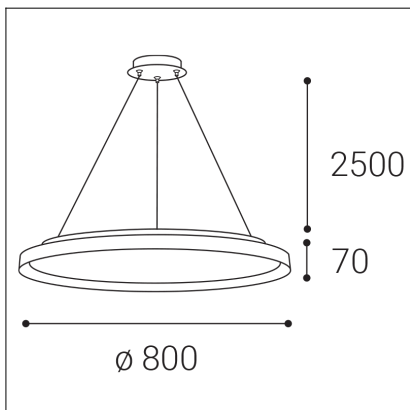

# MOON 80 P/N-Z, N

<b>Code:</b>	3275076DT
<b>Color:</b>	NICKEL / 7032
<b>Material:</b>	METAL/PMMA
<b>Power:</b>	88W (76+12)
<b>Color temperature:</b>	2700K/3000K/4000K
<b>Lumen output:</b>	5320+840lm
<b>Efficacy:</b>	70lm/W
<b>Color rendering index:</b>	90+
<b>SDCM:</b>	< 3
<b>Light beam angle:</b>	160°
<b>Light Source:</b>	LED
<b>Dimmable:</b>	TRIAC
<b>LED lifetime:</b>	L80B20 50.000h
<b>Driver:</b>	2x 950 + 300 mA
<b>Voltage / Frequency:</b>	220-240V AC, 50-60Hz
<b>Dimensions luminaire:</b>	d800x70 mm
<b>Product weight kg:</b>	14
<b>Length suspension:</b>	2500 mm
<b>Package dimensions:</b>	860x860x95+660x660x120 mm