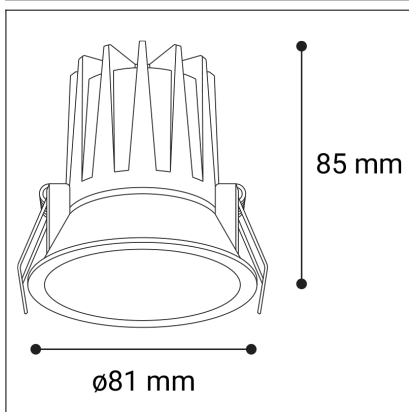

NINO M, B

Code:	2561153DT
Color:	BLACK / 9005
Material:	ALUMINIUM/PC
Power:	9W
Color temperature:	3000K/3500K/4000K
Lumen output:	630lm
Efficacy:	70lm/W
Color rendering index:	90+
SDCM:	< 3
Light beam angle:	36°
Unified Glare Rating:	< 19
Light Source:	LED
Dimmable:	TRIAC
LED lifetime:	L80B20 50.000h
Driver:	200 mA
Voltage / Frequency:	220-240V AC, 50-60Hz
Dimensions luminaire:	d81x85 mm
Product weight kg:	0.2
Package dimensions:	105x90x70 mm