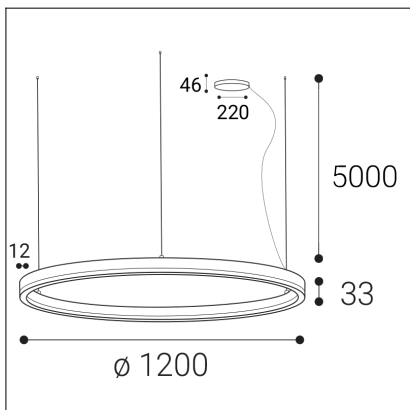

# CIRCLE 120 P-Z, N

<b>Code:</b> 3273576D
<b>Color:</b> NICKEL / 7032
<b>Material:</b> ALUMINIUM/PMMA
<b>Power:</b> 100W
<b>Color temperature:</b> 2700K/3000K/4000K
<b>Lumen output:</b> 8900lm
<b>Efficacy:</b> 89lm/W
<b>Color rendering index:</b> 90+
<b>SDCM:</b> < 3
<b>Light beam angle:</b> 160°
<b>Light Source:</b> LED
<b>Dimmable:</b> DALI/PUSH
<b>LED lifetime:</b> L80B20 50.000h
<b>Driver:</b> 2x 1200 mA
<b>Voltage / Frequency:</b> 220-240V AC, 50-60Hz
<b>Dimensions luminaire:</b> d1200x33 mm
<b>Product weight kg:</b> 5.2
<b>Packing carton:</b> 1
<b>Length suspension:</b> 5000 mm
<b>Package dimensions:</b> 1280x1280x115 mm