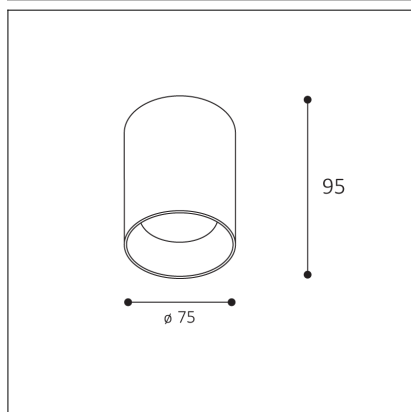

TINY II M, W

Code: 1480451
Color: WHITE / 9016
Material: ALUMINIUM/PMMA
Power: 8W
Color temperature: 3000K/3500K/4000K
Lumen output: 720lm
Efficacy: 90lm/W
Color rendering index: 90+
SDCM: < 3
Light beam angle: 38°
Light Source: LED
Dimmable: ON/OFF
LED lifetime: L80 B20 50.000h
Driver: 200 mA
Voltage / Frequency: 220-240V AC, 50-60Hz
Dimensions luminaire: d75x95 mm
Product weight kg: 0.4
Packing carton: 30
Package dimensions: 80x80x115 mm
Remark: wall mountable - yes