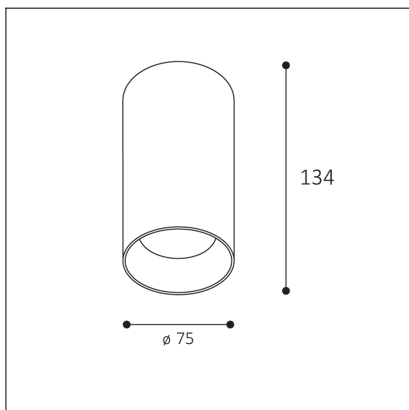

# TINY II L, B

<b>Code:</b>	1480553
<b>Color:</b>	BLACK / 9017
<b>Material:</b>	ALUMINIUM/PMMA
<b>Power:</b>	8W
<b>Color temperature:</b>	3000K/3500K/4000K
<b>Lumen output:</b>	720lm
<b>Efficacy:</b>	90lm/W
<b>Color rendering index:</b>	90+
<b>SDCM:</b>	< 3
<b>Light beam angle:</b>	38°
<b>Light Source:</b>	LED
<b>Dimmable:</b>	ON/OFF
<b>LED lifetime:</b>	L80 B20 50.000h
<b>Driver:</b>	200 mA
<b>Voltage / Frequency:</b>	220-240V AC, 50-60Hz
<b>Dimensions luminaire:</b>	d75x134 mm
<b>Product weight kg:</b>	0.5
<b>Packing carton:</b>	30
<b>Package dimensions:</b>	80x80x115 mm
<b>Remark:</b>	wall mountable - yes