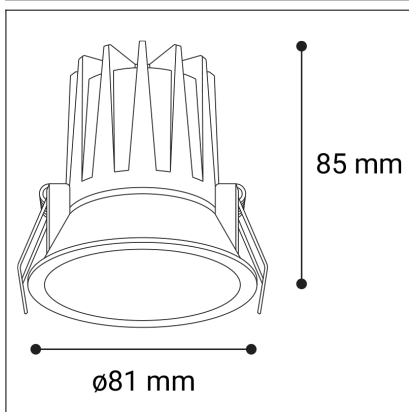

NINO M, B

Code: 2561153
Color: BLACK / 9005
Material: ALUMINIUM/PC
Power: 9W
Color temperature: 3000K/3500K/4000K
Lumen output: 630lm
Efficacy: 70lm/W
Color rendering index: 90+
SDCM: < 3
Light beam angle: 36°
Unified Glare Rating: < 19
Light Source: LED
Dimmable: ON/OFF
LED lifetime: L80B20 50.000h
Driver: 200 mA
Voltage / Frequency: 220-240V AC, 50-60Hz
Dimensions luminaire: d81x85 mm
Product weight kg: 0.2
Packing carton: 48
Package dimensions: 105x90x70 mm