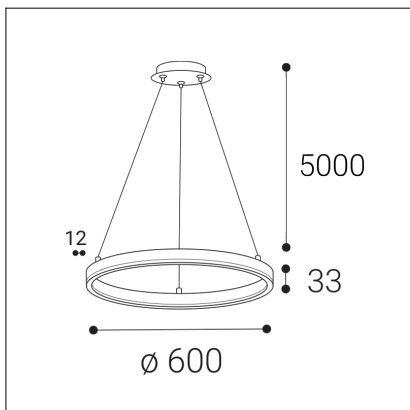

CIRCLE 60 P-Z, W

Code:	3270971DT
Color:	WHITE / 9003
Material:	ALUMINIUM/PMMA
Power:	42W
Color temperature:	2700K/3000K/4000K
Lumen output:	3740lm
Efficacy:	89lm/W
Color rendering index:	90+
SDCM:	< 3
Light beam angle:	160°
Light Source:	LED
Dimmable:	TRIAC
LED lifetime:	L80B20 50.000h
Driver:	1050 mA
Voltage / Frequency:	220-240V AC, 50-60Hz
Dimensions luminaire:	d600x33 mm
Product weight kg:	1.8
Packing carton:	1
Length suspension:	5000 mm
Package dimensions:	655x655x140 mm