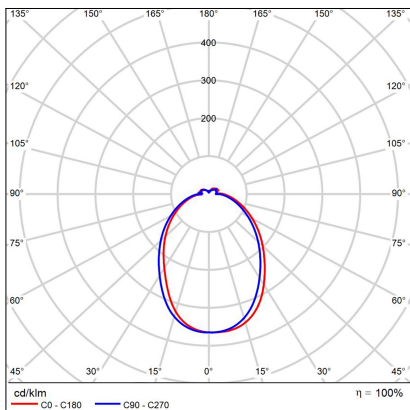

CIRCLE 60 P-Z, W

Code:	3270971DT
Color:	WHITE / 9003
Material:	ALUMINIUM/PMMA
Power:	42W
Color temperature:	2700K/3000K/4000K
Lumen output:	3740lm
Efficacy:	89lm/W
Color rendering index:	90+
SDCM:	< 3
Light beam angle:	160°
Light Source:	LED
Dimmable:	TRIAC
LED lifetime:	L80B20 50.000h
Driver:	1050 mA
Voltage / Frequency:	220-240V AC, 50-60Hz
Dimensions luminaire:	d600x33 mm
Product weight kg:	1.8
Packing carton:	1
Length suspension:	5000 mm
Package dimensions:	655x655x140 mm