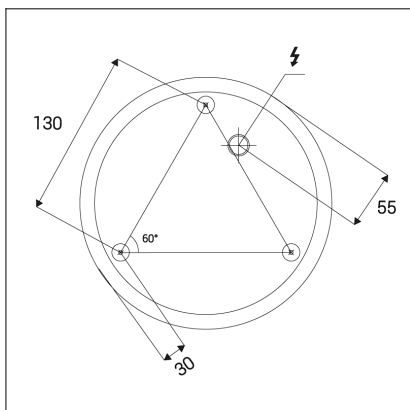

CIRCLE 60 P-Z, W

Code:	3270971DT
Color:	WHITE / 9003
Material:	ALUMINIUM/PMMA
Power:	42W
Color temperature:	2700K/3000K/4000K
Lumen output:	3740lm
Efficacy:	89lm/W
Color rendering index:	90+
SDCM:	< 3
Light beam angle:	160°
Light Source:	LED
Dimmable:	TRIAC
LED lifetime:	L80B20 50.000h
Driver:	1050 mA
Voltage / Frequency:	220-240V AC, 50-60Hz
Dimensions luminaire:	d600x33 mm
Product weight kg:	1.8
Packing carton:	1
Length suspension:	5000 mm
Package dimensions:	655x655x140 mm