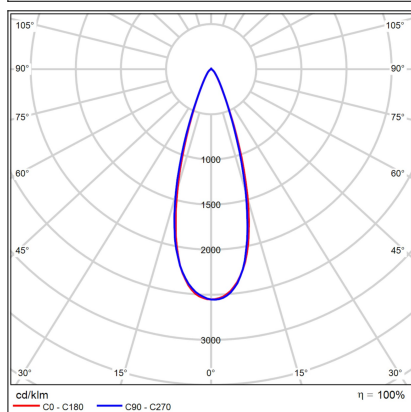

# TINY II L, G

<b>Code:</b> 1480557DT
<b>Color:</b> GOLD / 1036
<b>Material:</b> ALUMINIUM/PMMA
<b>Power:</b> 11W
<b>Color temperature:</b> 3000K/3500K/4000K
<b>Lumen output:</b> 970lm
<b>Efficacy:</b> 90lm/W
<b>Color rendering index:</b> 90+
<b>SDCM:</b> < 3
<b>Light beam angle:</b> 38°
<b>Light Source:</b> LED
<b>Dimmable:</b> TRIAC
<b>LED lifetime:</b> L80 B20 50.000h
<b>Driver:</b> 260 mA
<b>Voltage / Frequency:</b> 220-240V AC, 50-60Hz
<b>Dimensions luminaire:</b> d75x134 mm
<b>Product weight kg:</b> 0.5
<b>Package dimensions:</b> 80x80x115 mm
<b>Remark:</b> wall mountable - yes