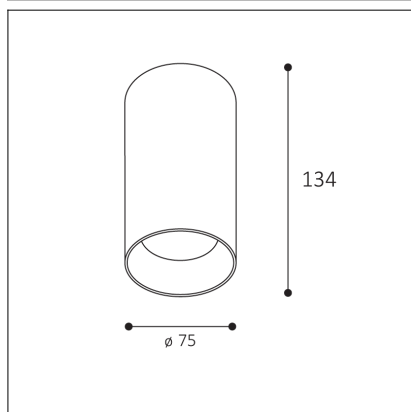

# TINY II L, G

<b>Code:</b> 1480557DT
<b>Color:</b> GOLD / 1036
<b>Material:</b> ALUMINIUM/PMMA
<b>Power:</b> 11W
<b>Color temperature:</b> 3000K/3500K/4000K
<b>Lumen output:</b> 970lm
<b>Efficacy:</b> 90lm/W
<b>Color rendering index:</b> 90+
<b>SDCM:</b> < 3
<b>Light beam angle:</b> 38°
<b>Light Source:</b> LED
<b>Dimmable:</b> TRIAC
<b>LED lifetime:</b> L80 B20 50.000h
<b>Driver:</b> 260 mA
<b>Voltage / Frequency:</b> 220-240V AC, 50-60Hz
<b>Dimensions luminaire:</b> d75x134 mm
<b>Product weight kg:</b> 0.5
<b>Package dimensions:</b> 80x80x115 mm
<b>Remark:</b> wall mountable - yes