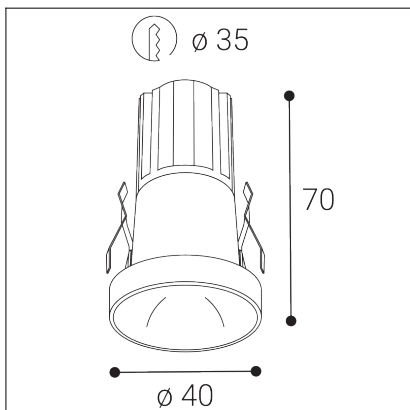

SPOT MINI A, B

Code: 2050223DT
Color: BLACK / 9005
Material: ALUMINIUM/PMMA
Power: 7W
Color temperature: 2700K
Lumen output: 490lm
Efficacy: 70lm/W
Color rendering index: 90+
SDCM: < 3
Light beam angle: 30°
Light Source: LED
Dimmable: TRIAC
LED lifetime: L80B20 50.000h
Driver: 150 mA
Voltage / Frequency: 220-240V AC, 50-60Hz
Dimensions luminaire: d40x70 mm
Package dimensions: 100x100x130 mm