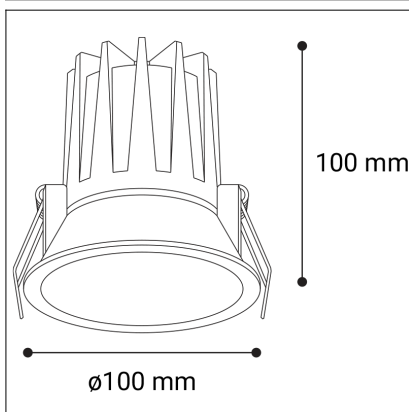

NINO L, W

| | |
|-------------------------------|----------------------|
| Code: | 2561271 |
| Color: | WHITE / 9003 |
| Material: | ALUMINIUM/PC |
| Power: | 15W |
| Color temperature: | 2700K/3000K/4000K |
| Lumen output: | 1050lm |
| Efficacy: | 70lm/W |
| Color rendering index: | 90+ |
| SDCM: | < 3 |
| Light beam angle: | 40° |
| Unified Glare Rating: | < 19 |
| Light Source: | LED |
| Dimmable: | ON/OFF |
| LED lifetime: | L80B20 50.000h |
| Driver: | 350 mA |
| Voltage / Frequency: | 220-240V AC, 50-60Hz |
| Dimensions luminaire: | d100x100 mm |
| Product weight kg: | 0.3 |
| Packing carton: | 40 |
| Package dimensions: | 120x120x125 mm |