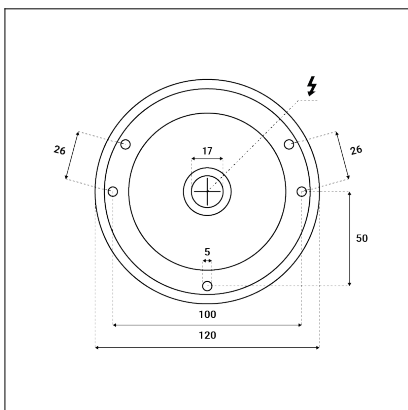

ZETA ON S, W

Code: 1480221D
Color: WHITE / 9016
Material: ALUMINIUM/PMMA
Power: 15W
Color temperature: 2700K
Lumen output: 1350lm
Efficacy: 90lm/W
Color rendering index: 90+
SDCM: < 3
Light beam angle: 90°
Light Source: LED
Dimmable: DALI/PUSH
LED lifetime: L80B20 50.000h
Driver: 350 mA
Voltage / Frequency: 220-240V AC, 50-60Hz
Dimensions luminaire: d120x64 mm
Product weight kg: 0.54
Package dimensions: 130x130x85 mm
Remark: wall mountable - yes