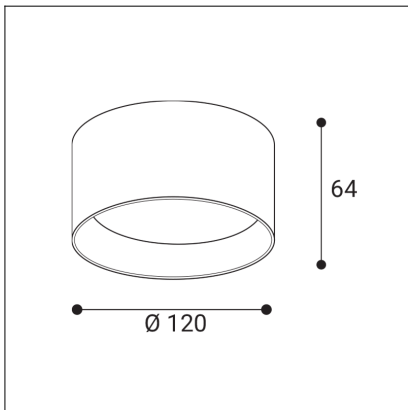

ZETA ON S, W

Code: 1480221D
Color: WHITE / 9016
Material: ALUMINIUM/PMMA
Power: 15W
Color temperature: 2700K
Lumen output: 1350lm
Efficacy: 90lm/W
Color rendering index: 90+
SDCM: < 3
Light beam angle: 90°
Light Source: LED
Dimmable: DALI/PUSH
LED lifetime: L80B20 50.000h
Driver: 350 mA
Voltage / Frequency: 220-240V AC, 50-60Hz
Dimensions luminaire: d120x64 mm
Product weight kg: 0.54
Package dimensions: 130x130x85 mm
Remark: wall mountable - yes