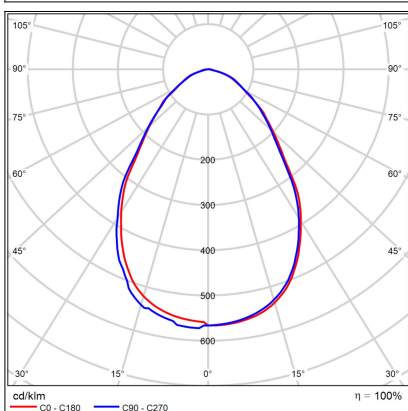

ZETA ON S, W

Code: 1480221D
Color: WHITE / 9016
Material: ALUMINIUM/PMMA
Power: 15W
Color temperature: 2700K
Lumen output: 1350lm
Efficacy: 90lm/W
Color rendering index: 90+
SDCM: < 3
Light beam angle: 90°
Light Source: LED
Dimmable: DALI/PUSH
LED lifetime: L80B20 50.000h
Driver: 350 mA
Voltage / Frequency: 220-240V AC, 50-60Hz
Dimensions luminaire: d120x64 mm
Product weight kg: 0.54
Package dimensions: 130x130x85 mm
Remark: wall mountable - yes