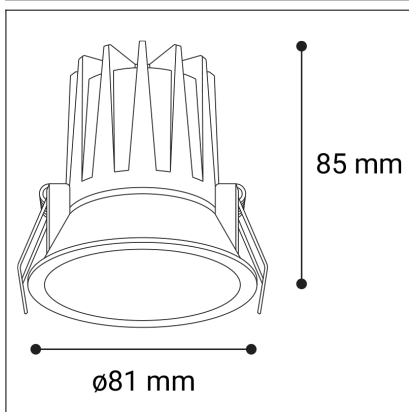

NINO M, W

Code: 2561171D
Color: WHITE / 9003
Material: ALUMINIUM/PC
Power: 9W
Color temperature: 2700K/3000K/4000K
Lumen output: 630lm
Efficacy: 70lm/W
Color rendering index: 90+
SDCM: < 3
Light beam angle: 36°
Unified Glare Rating: < 19
Light Source: LED
Dimmable: DALI/PUSH
LED lifetime: L80B20 50.000h
Driver: 200 mA
Voltage / Frequency: 220-240V AC, 50-60Hz
Dimensions luminaire: d81x85 mm
Product weight kg: 0.2
Package dimensions: 105x90x70 mm