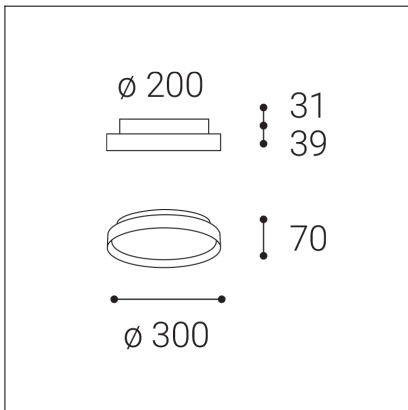

MOON 30, W

| |
|--|
| Code: 1276171 |
| Color: WHITE / 9003 |
| Material: METAL/PMMA |
| Power: 25W (20+5) |
| Color temperature: 2700K/3000K/4000K |
| Lumen output: 1400+350lm |
| Efficacy: 70lm/W |
| Color rendering index: 90+ |
| SDCM: < 3 |
| Light beam angle: 160° |
| Light Source: LED |
| Dimmable: ON/OFF |
| LED lifetime: L80B20 50.000h |
| Driver: 500 + 135 mA |
| Voltage / Frequency: 220-240V AC, 50-60Hz |
| Dimensions luminaire: d300x70 mm |
| Product weight kg: 2.4 |
| Package dimensions: 360x360x95 mm |
| Remark: wall mountable - yes |