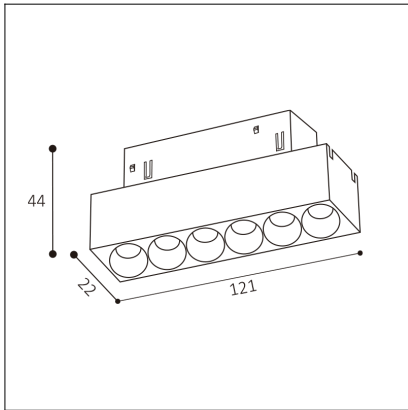

MAGLASER III 12, B

Code:	6482073
Color:	BLACK / 9017
Material:	ALUMINIUM/PC
Power:	6W
Color temperature:	2700K/3300K/4000K
Lumen output:	534lm
Efficacy:	89lm/W
Color rendering index:	90+
SDCM:	< 3
Light beam angle:	38°
Unified Glare Rating:	< 16
Light Source:	LED
Dimmable:	ON/OFF
LED lifetime:	L80B20 50.000h
Driver:	150 mA
Voltage / Frequency:	48V DC
Dimensions luminaire:	121x22x44 mm
Product weight kg:	0.1
Packing carton:	48
Package dimensions:	135x50x30 mm