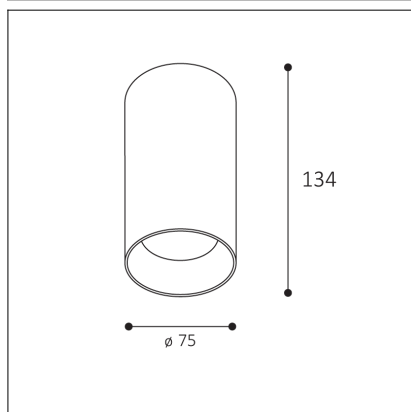

TINY II L, W

Code: 1480551
Color: WHITE / 9016
Material: ALUMINIUM/PMMA
Power: 8W
Color temperature: 3000K/3500K/4000K
Lumen output: 720lm
Efficacy: 90lm/W
Color rendering index: 90+
SDCM: < 3
Light beam angle: 38°
Light Source: LED
Dimmable: ON/OFF
LED lifetime: L80 B20 50.000h
Driver: 200 mA
Voltage / Frequency: 220-240V AC, 50-60Hz
Dimensions luminaire: d75x134 mm
Product weight kg: 0.5
Packing carton: 30
Package dimensions: 80x80x115 mm
Remark: wall mountable - yes