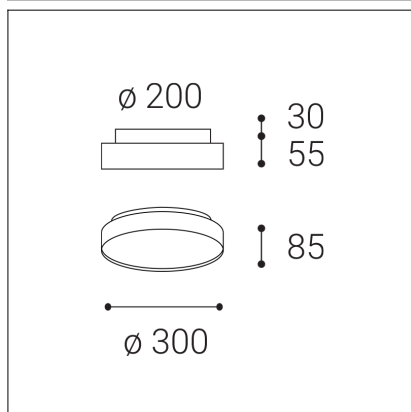

TORO 30 P/N, B

Code: 1276673D
Color: BLACK / 9017
Material: ALUMINIUM/PC
Power: 20+5W
Color temperature: 2700K/3000K/4000K
Lumen output: 1500+375lm
Efficacy: 75lm/W
Color rendering index: 90+
SDCM: < 3
Light beam angle: 160°
Light Source: LED
Dimmable: DALI/PUSH
LED lifetime: L80B20 50.000h
Driver: 500 + 150 mA
Voltage / Frequency: 220-240V AC, 50-60Hz
Dimensions luminaire: d300x55 + 30 mm
Product weight kg: 2
Package dimensions: 340x340x110 mm
Remark: wall mountable - yes