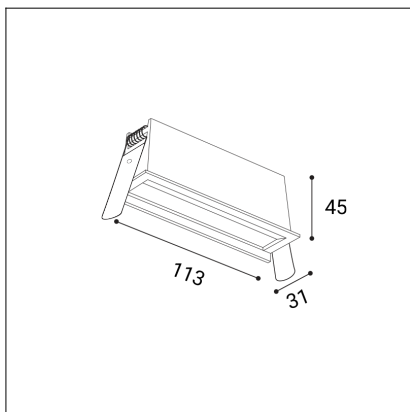

# RIVA MINI WW 6, W

<b>Code:</b> 2560471D
<b>Color:</b> WHITE / 9003
<b>Material:</b> ALUMINIUM/PC
<b>Power:</b> 10W
<b>Color temperature:</b> 2700K/3000K/4000K
<b>Lumen output:</b> 800lm
<b>Efficacy:</b> 80lm/W
<b>Color rendering index:</b> 90+
<b>SDCM:</b> < 3
<b>Light beam angle:</b> AS 36°
<b>Light Source:</b> LED
<b>Dimmable:</b> DALI/PUSH
<b>LED lifetime:</b> L80B20 50.000h
<b>Driver:</b> 250 mA
<b>Voltage / Frequency:</b> 220-240V AC, 50-60Hz
<b>Dimensions luminaire:</b> 113x31x45 mm
<b>Installation hole:</b> 108 x 27 mm
<b>Product weight kg:</b> 0.2
<b>Package dimensions:</b> 135x55x85 mm