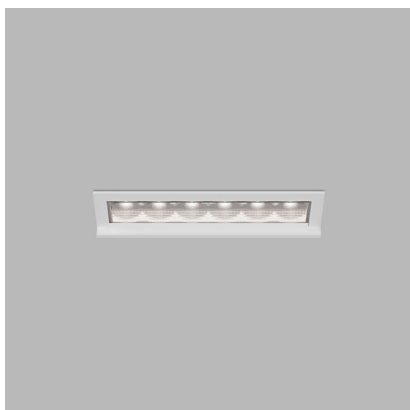

# RIVA MINI WW 6, W

<b>Code:</b> 2560471D
<b>Color:</b> WHITE / 9003
<b>Material:</b> ALUMINIUM/PC
<b>Power:</b> 10W
<b>Color temperature:</b> 2700K/3000K/4000K
<b>Lumen output:</b> 800lm
<b>Efficacy:</b> 80lm/W
<b>Color rendering index:</b> 90+
<b>SDCM:</b> < 3
<b>Light beam angle:</b> AS 36°
<b>Light Source:</b> LED
<b>Dimmable:</b> DALI/PUSH
<b>LED lifetime:</b> L80B20 50.000h
<b>Driver:</b> 250 mA
<b>Voltage / Frequency:</b> 220-240V AC, 50-60Hz
<b>Dimensions luminaire:</b> 113x31x45 mm
<b>Installation hole:</b> 108 x 27 mm
<b>Product weight kg:</b> 0.2
<b>Package dimensions:</b> 135x55x85 mm