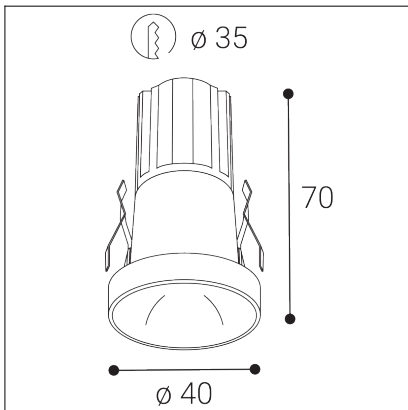

SPOT MINI A, B

Code: 2050223
Color: BLACK / 9005
Material: ALUMINIUM/PMMA
Power: 7W
Color temperature: 2700K
Lumen output: 490lm
Efficacy: 70lm/W
Color rendering index: 90+
SDCM: < 3
Light beam angle: 30°
Light Source: LED
Dimmable: ON/OFF
LED lifetime: L80B20 50.000h
Driver: 150 mA
Voltage / Frequency: 220-240V AC, 50-60Hz
Dimensions luminaire: d40x70 mm
Package dimensions: 100x100x130 mm