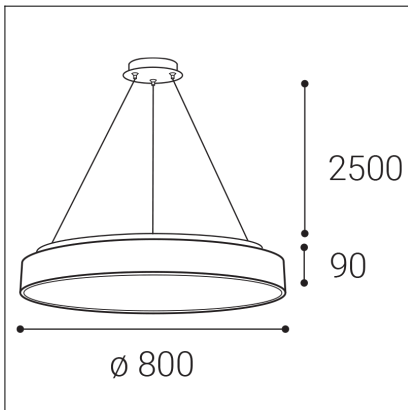

RINGO II 80 P/N-Z, W

Code:	3275771D
Color:	WHITE / 9003
Material:	ALUMINIUM/PC
Power:	80+12W
Color temperature:	2700K/3000K/4000K
Lumen output:	6000+900lm
Efficacy:	75lm/W
Color rendering index:	90+
SDCM:	< 3
Light beam angle:	160°
Light Source:	LED
Dimmable:	DALI/PUSH
LED lifetime:	L80B20 50.000h
Driver:	1900 + 300 mA
Voltage / Frequency:	220-240V AC, 50-60Hz
Dimensions luminaire:	d800x60 + 30 mm
Product weight kg:	12.5
Length suspension:	2500 mm
Package dimensions:	860x860x125+660x660x120 mm