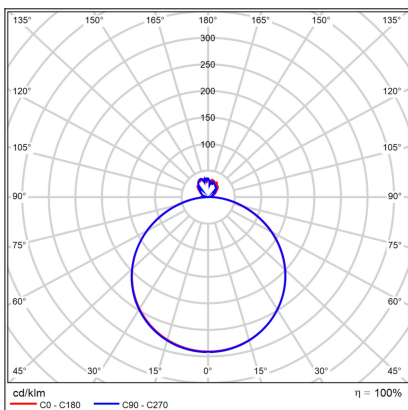

RINGO II 80 P/N-Z, W

Code:	3275771D
Color:	WHITE / 9003
Material:	ALUMINIUM/PC
Power:	80+12W
Color temperature:	2700K/3000K/4000K
Lumen output:	6000+900lm
Efficacy:	75lm/W
Color rendering index:	90+
SDCM:	< 3
Light beam angle:	160°
Light Source:	LED
Dimmable:	DALI/PUSH
LED lifetime:	L80B20 50.000h
Driver:	1900 + 300 mA
Voltage / Frequency:	220-240V AC, 50-60Hz
Dimensions luminaire:	d800x60 + 30 mm
Product weight kg:	12.5
Length suspension:	2500 mm
Package dimensions:	860x860x125+660x660x120 mm