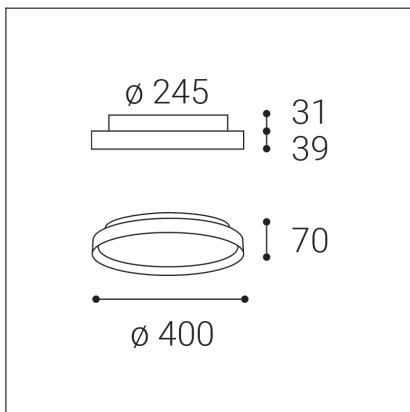

MOON 40, G

Code: 1274877

Color: GOLD / 1036

Material: METAL/PMMA

Power: 36W (30+6)

Color temperature: 2700K/3000K/4000K

Lumen output: 2100+420lm

Efficacy: 70lm/W

Color rendering index: 90+

SDCM: < 3

Light beam angle: 160°

Light Source: LED

Dimmable: ON/OFF

LED lifetime: L80B20 50.000h

Driver: 750 + 160 mA

Voltage / Frequency: 220-240V AC, 50-60Hz

Dimensions luminaire: d400x70 mm

Product weight kg: 2.9

Package dimensions: 460x460x95 mm

Remark: wall mountable - yes

5
year
warranty