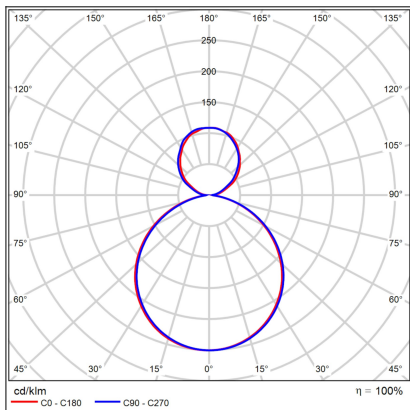

MOON 40, G

Code: 1274877

Color: GOLD / 1036

Material: METAL/PMMA

Power: 36W (30+6)

Color temperature: 2700K/3000K/4000K

Lumen output: 2100+420lm

Efficacy: 70lm/W

Color rendering index: 90+

SDCM: < 3

Light beam angle: 160°

Light Source: LED

Dimmable: ON/OFF

LED lifetime: L80B20 50.000h

Driver: 750 + 160 mA

Voltage / Frequency: 220-240V AC, 50-60Hz

Dimensions luminaire: d400x70 mm

Product weight kg: 2.9

Package dimensions: 460x460x95 mm

Remark: wall mountable - yes

5
year
warranty