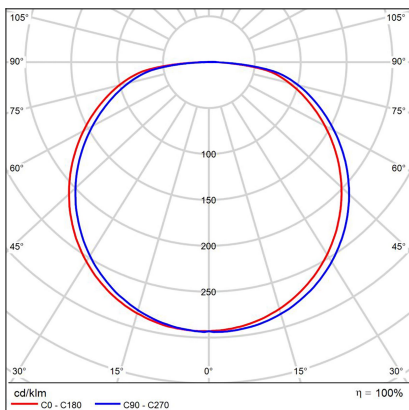

# BELLA SLIM 28, N

<b>Code:</b> 1274576
<b>Color:</b> NICKEL / 7032
<b>Material:</b> ALUMINIUM/PMMA
<b>Power:</b> 20W
<b>Color temperature:</b> 2700K/3000K/4000K
<b>Lumen output:</b> 1400lm
<b>Efficacy:</b> 70lm/W
<b>Color rendering index:</b> 90+
<b>SDCM:</b> < 3
<b>Light beam angle:</b> 160°
<b>Light Source:</b> LED
<b>Dimmable:</b> ON/OFF
<b>LED lifetime:</b> L80B20 50.000h
<b>Driver:</b> 500 mA
<b>Voltage / Frequency:</b> 220-240V AC, 50-60Hz
<b>Dimensions luminaire:</b> d280x60 mm
<b>Product weight kg:</b> 1.4
<b>Package dimensions:</b> 320x320x70 mm
<b>Remark:</b> wall mountable - yes