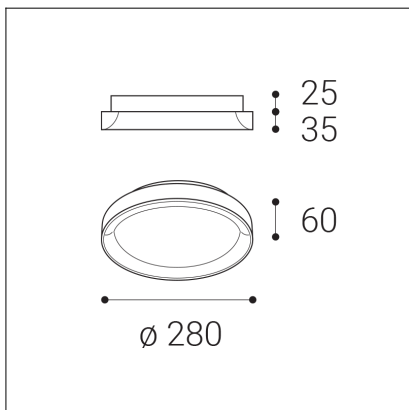

# BELLA SLIM 28, N

<b>Code:</b> 1274576
<b>Color:</b> NICKEL / 7032
<b>Material:</b> ALUMINIUM/PMMA
<b>Power:</b> 20W
<b>Color temperature:</b> 2700K/3000K/4000K
<b>Lumen output:</b> 1400lm
<b>Efficacy:</b> 70lm/W
<b>Color rendering index:</b> 90+
<b>SDCM:</b> < 3
<b>Light beam angle:</b> 160°
<b>Light Source:</b> LED
<b>Dimmable:</b> ON/OFF
<b>LED lifetime:</b> L80B20 50.000h
<b>Driver:</b> 500 mA
<b>Voltage / Frequency:</b> 220-240V AC, 50-60Hz
<b>Dimensions luminaire:</b> d280x60 mm
<b>Product weight kg:</b> 1.4
<b>Package dimensions:</b> 320x320x70 mm
<b>Remark:</b> wall mountable - yes