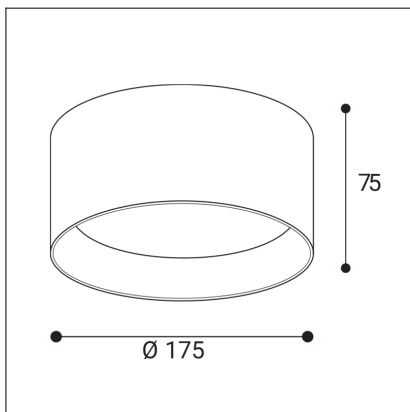

ZETA ON L, W

| | |
|-------------------------------|----------------------|
| Code: | 1481421D |
| Color: | WHITE / 9016 |
| Material: | ALUMINIUM/PMMA |
| Power: | 20W |
| Color temperature: | 2700K |
| Lumen output: | 1800lm |
| Efficacy: | 90lm/W |
| Color rendering index: | 90+ |
| SDCM: | < 3 |
| Light beam angle: | 90° |
| Light Source: | LED |
| Dimmable: | DALI/PUSH |
| LED lifetime: | L80B20 50.000h |
| Driver: | 500 mA |
| Voltage / Frequency: | 220-240V AC, 50-60Hz |
| Dimensions luminaire: | d175x75 mm |
| Product weight kg: | 0.9 |
| Package dimensions: | 190x190x95 mm |
| Remark: | wall mountable - yes |