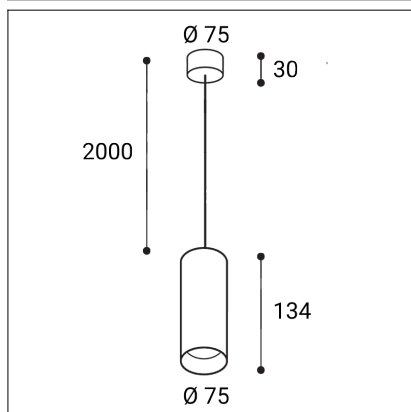

TINY II L Z, CF

Code:	3480558
Color:	COFFEE / 8025
Material:	ALUMINIUM/PMMA
Power:	8W
Color temperature:	3000K/3500K/4000K
Lumen output:	720lm
Efficacy:	90lm/W
Color rendering index:	90+
SDCM:	< 3
Light beam angle:	38°
Light Source:	LED
Dimmable:	ON/OFF
LED lifetime:	L80 B20 50.000h
Driver:	200 mA
Voltage / Frequency:	220-240V AC, 50-60Hz
Dimensions luminaire:	d75x134 mm
Product weight kg:	0.6
Length suspension:	2000 mm
Package dimensions:	80x80x115+140x120x70 mm