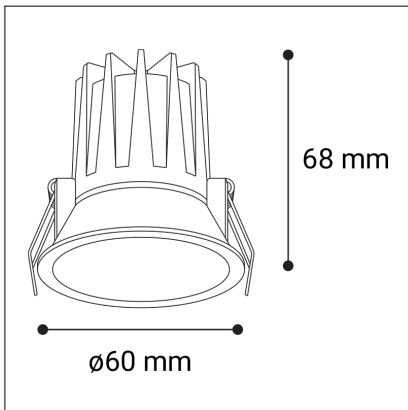

NINO S, W

Code: 2561071D
Color: WHITE / 9003
Material: ALUMINIUM/PC
Power: 5W
Color temperature: 2700K/3000K/4000K
Lumen output: 350lm
Efficacy: 70lm/W
Color rendering index: 90+
SDCM: < 3
Light beam angle: 36°
Unified Glare Rating: < 19
Light Source: LED
Dimmable: DALI/PUSH
LED lifetime: L80B20 50.000h
Driver: 100 mA
Voltage / Frequency: 220-240V AC, 50-60Hz
Dimensions luminaire: d60x68 mm
Product weight kg: 0.15
Package dimensions: 105x90x70 mm