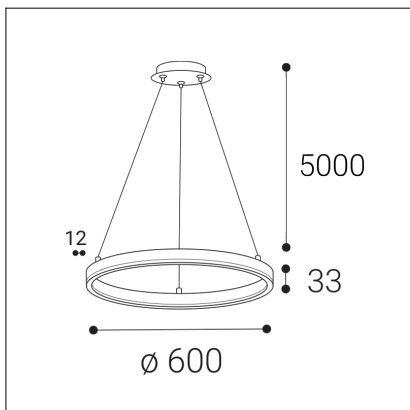

CIRCLE 60 P-Z, N

Code: 3270976D
Color: NICKEL / 7032
Material: ALUMINIUM/PMMA
Power: 42W
Color temperature: 2700K/3000K/4000K
Lumen output: 3740lm
Efficacy: 89lm/W
Color rendering index: 90+
SDCM: < 3
Light beam angle: 160°
Light Source: LED
Dimmable: DALI/PUSH
LED lifetime: L80B20 50.000h
Driver: 1050 mA
Voltage / Frequency: 220-240V AC, 50-60Hz
Dimensions luminaire: d600x33 mm
Product weight kg: 1.8
Packing carton: 1
Length suspension: 5000 mm
Package dimensions: 655x655x140 mm