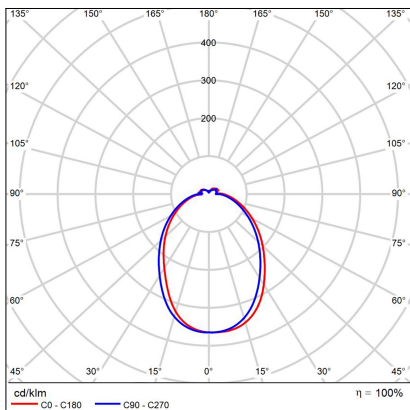

CIRCLE 60 P-Z, N

Code: 3270976D
Color: NICKEL / 7032
Material: ALUMINIUM/PMMA
Power: 42W
Color temperature: 2700K/3000K/4000K
Lumen output: 3740lm
Efficacy: 89lm/W
Color rendering index: 90+
SDCM: < 3
Light beam angle: 160°
Light Source: LED
Dimmable: DALI/PUSH
LED lifetime: L80B20 50.000h
Driver: 1050 mA
Voltage / Frequency: 220-240V AC, 50-60Hz
Dimensions luminaire: d600x33 mm
Product weight kg: 1.8
Packing carton: 1
Length suspension: 5000 mm
Package dimensions: 655x655x140 mm