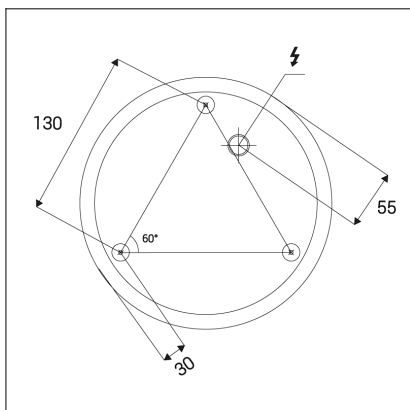

CIRCLE 60 P-Z, N

Code: 3270976D
Color: NICKEL / 7032
Material: ALUMINIUM/PMMA
Power: 42W
Color temperature: 2700K/3000K/4000K
Lumen output: 3740lm
Efficacy: 89lm/W
Color rendering index: 90+
SDCM: < 3
Light beam angle: 160°
Light Source: LED
Dimmable: DALI/PUSH
LED lifetime: L80B20 50.000h
Driver: 1050 mA
Voltage / Frequency: 220-240V AC, 50-60Hz
Dimensions luminaire: d600x33 mm
Product weight kg: 1.8
Packing carton: 1
Length suspension: 5000 mm
Package dimensions: 655x655x140 mm