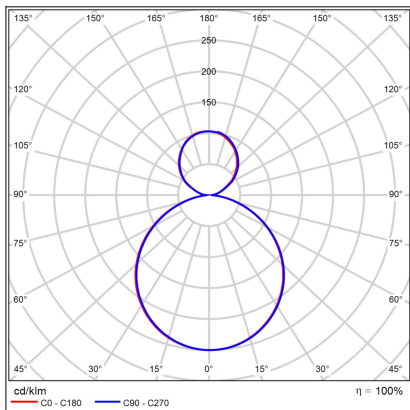

MOON 60, BCH

Code: 12749737D

Color: BLACK/CHAMPAGNE / 9017/1036

Material: METAL/PMMA

Power: 60W (50+10)

Color temperature: 2700K/3000K/4000K

Lumen output: 3500+700lm

Efficacy: 70lm/W

Color rendering index: 90+

SDCM: < 3

Light beam angle: 160°

Light Source: LED

Dimmable: DALI/PUSH

LED lifetime: L80B20 50.000h

Driver: 1200 + 250 mA

Voltage / Frequency: 220-240V AC, 50-60Hz

Dimensions luminaire: d600x70 mm

Product weight kg: 5.5

Package dimensions: 660x660x95 mm

Remark: wall mountable - yes