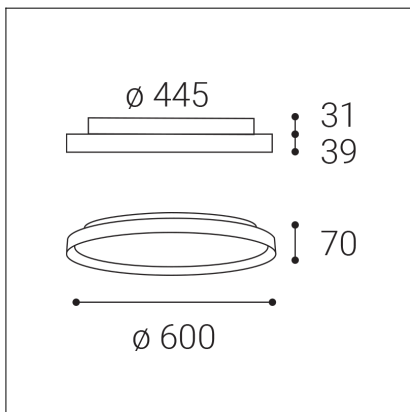

MOON 60, BCH

Code: 12749737D

Color: BLACK/CHAMPAGNE / 9017/1036

Material: METAL/PMMA

Power: 60W (50+10)

Color temperature: 2700K/3000K/4000K

Lumen output: 3500+700lm

Efficacy: 70lm/W

Color rendering index: 90+

SDCM: < 3

Light beam angle: 160°

Light Source: LED

Dimmable: DALI/PUSH

LED lifetime: L80B20 50.000h

Driver: 1200 + 250 mA

Voltage / Frequency: 220-240V AC, 50-60Hz

Dimensions luminaire: d600x70 mm

Product weight kg: 5.5

Package dimensions: 660x660x95 mm

Remark: wall mountable - yes