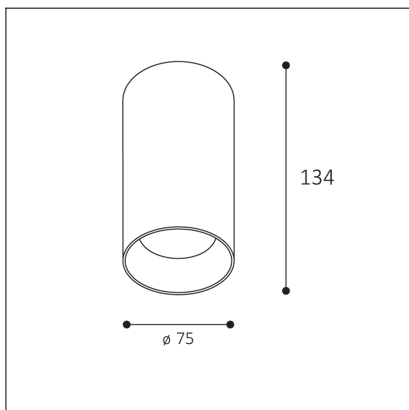

TINY II L, W

Code:	1480521DT
Color:	WHITE / 9016
Material:	ALUMINIUM/PMMA
Power:	11W
Color temperature:	2700K
Lumen output:	970lm
Efficacy:	90lm/W
Color rendering index:	90+
SDCM:	< 3
Light beam angle:	38°
Light Source:	LED
Dimmable:	TRIAC
LED lifetime:	L80 B20 50.000h
Driver:	260 mA
Voltage / Frequency:	220-240V AC, 50-60Hz
Dimensions luminaire:	d75x134 mm
Product weight kg:	0.5
Package dimensions:	80x80x115 mm
Remark:	wall mountable - yes