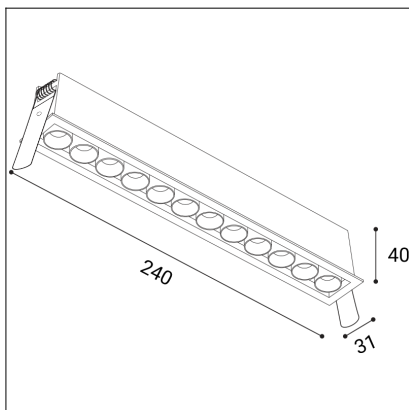

RIVA MINI 12, B

Code:	2560373DT
Color:	BLACK / 9005
Material:	ALUMINIUM/PC
Power:	20W
Color temperature:	2700K/3000K/4000K
Lumen output:	1600lm
Efficacy:	80lm/W
Color rendering index:	90+
SDCM:	< 3
Light beam angle:	38°
Light Source:	LED
Dimmable:	TRIAC
LED lifetime:	L80B20 50.000h
Driver:	500 mA
Voltage / Frequency:	220-240V AC, 50-60Hz
Dimensions luminaire:	240x31x40 mm
Installation hole:	236 x 27 mm
Product weight kg:	0.35
Package dimensions:	265x60x55 mm