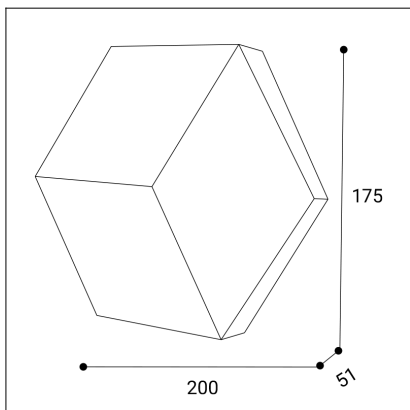

HEXO, W

Code: 4580271
Color: WHITE / 9003
Material: ABS
Power: 5W
Color temperature: 2700K/3300K/4000K
Lumen output: 425lm
Efficacy: 85lm/W
Color rendering index: 90+
SDCM: < 3
Light Source: LED
Dimmable: ON/OFF
LED lifetime: L80B20 50.000h
Driver: 120mA
Voltage / Frequency: 220-240V AC, 50-60Hz
Dimensions luminaire: 200x175x51 mm
Product weight kg: 0.27
Packing carton: 24
Package dimensions: 205x205x52 mm
Remark: wall mountable - yes