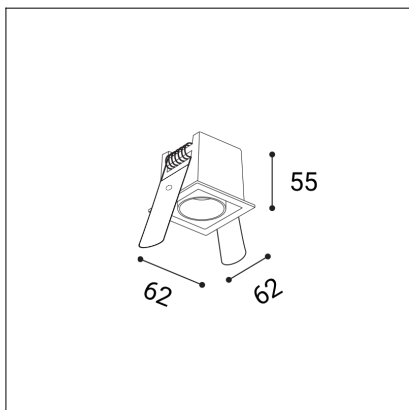

RIVA MAXI 1, B

Code:	2560673
Color:	BLACK / 9005
Material:	ALUMINIUM/PC
Power:	5W
Color temperature:	2700K/3000K/4000K
Lumen output:	400lm
Efficacy:	80lm/W
Color rendering index:	90+
SDCM:	< 3
Light beam angle:	50°
Light Source:	LED
Dimmable:	ON/OFF
LED lifetime:	L80B20 50.000h
Driver:	135 mA
Voltage / Frequency:	220-240V AC, 50-60Hz
Dimensions luminaire:	62x62x55 mm
Installation hole:	55 x 55 mm
Product weight kg:	0.2
Packing carton:	60
Package dimensions:	105x90x70 mm